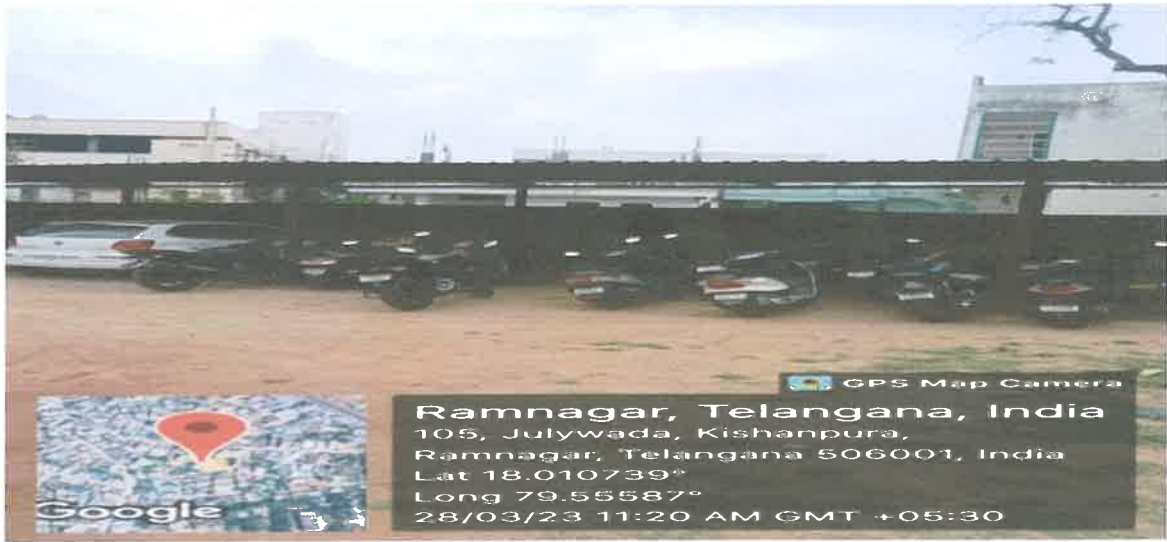

VISWAMBHARA EDUCATIONAL SOCIETY
VAAGDEVI COLLEGE OF PHARMACY
(Approved by AICTE & PCI, New Delhi & affiliated to Kakatiya University, Warangal, T.S)
Ramnagar Dist. Hanamakonda- 506001, (T.S)

Parking